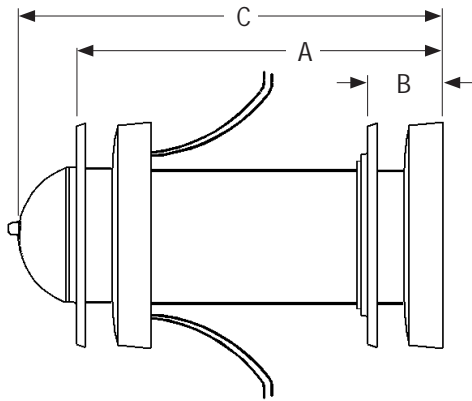

Features

Pit cleaning wire brushes are designed to improve the effectiveness of corrosion inhibitors, thus reducing the risk of leaks due to internal corrosion. Brushes are designed to conform to the inside diameter of pipe, regardless of wall thickness, to effectively clean the pipe wall.

Options

T.D. Williamson, Inc., is committed to providing you with the exact product to assist you in planning, budgeting, and meeting the specifications for your individual application needs.

To help you obtain the proper pig for your application, check to see if the selection is capable of traversing your particular pipeline components (bends, valves, tees, etc.)

- PitBoss Cleaning Pigs are available in sizes 6-inch (150 mm) and larger.
- PitBoss Cleaning Pigs are available in dual diameter configurations.

■ 24-inch PitBoss™ Cleaning Pigs

PitBoss™ Cleaning Pigs

■ Sizes 16-inch & larger

■ Sizes 6- through 14-inch

Sizes 6-inch and larger

Inches	mm	Wt./Lbs.	Wt./Kg.	Part Number	A	B	C
6	150	15	6.80	02-2646-0006	15.56	2.56	18.36
8	200	20	9.07	02-2646-0008	16.56	3.00	19.30
10	250	40	18.14	02-2646-0010	19.50	3.63	19.50
12	300	50	22.68	02-2646-0012	20.44	4.19	23.86
14	350	57	25.85	02-2646-0014	20.44	4.19	23.86
16	400	120	54.43	02-2646-0016	24.44	5.33	27.50
18	450	145	65.77	02-2646-0018	23.44	5.67	28.63
20	500	215	97.52	02-2646-0020	26.24	6.08	31.58
22	550	235	106.59	02-2646-0022	26.79	6.54	32.04
24	600	270	122.47	02-2646-0024	30.85	7.44	36.94
26	650	322	146.06	02-2646-0026	39.74	7.52	46.21