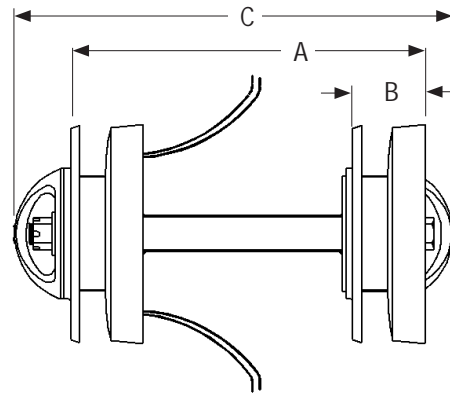

Features

Pit cleaning wire brushes are designed to improve the effectiveness of corrosion inhibitors, thus reducing the risk of leaks due to internal corrosion. Brushes are designed to conform to the inside diameter of pipe, regardless of wall thickness, to effectively clean the pipe wall.

- PitBoss Cleaning Pigs are available in sizes 6-inch (150 mm) and larger.
- PitBoss Cleaning Pigs are available in dual diameter configurations.

■ 24-inch PitBoss™ Cleaning Pigs

PitBoss™ Cleaning Pigs

■ Sizes 16-inch & larger

■ Sizes 6- through 14-inch

Sizes 6-inch and larger

Inches	mm	Wt./Lbs.	Wt./Kg.	Part Number	A	B	C
6	150	15	6.80	02-2646-0006	15.56	2.56	18.36
8	200	20	9.07	02-2646-0008	16.56	3.00	19.30
10	250	40	18.14	02-2646-0010	19.50	3.63	19.50
12	300	50	22.68	02-2646-0012	20.44	4.19	23.86
14	350	57	25.85	02-2646-0014	20.44	4.19	23.86
16	400	120	54.43	02-2646-0016	24.44	5.33	27.50
18	450	145	65.77	02-2646-0018	23.44	5.67	28.63
20	500	215	97.52	02-2646-0020	26.24	6.08	31.58
22	550	235	106.59	02-2646-0022	26.79	6.54	32.04
24	600	270	122.47	02-2646-0024	30.85	7.44	36.94
26	650	322	146.06	02-2646-0026	39.74	7.52	46.21